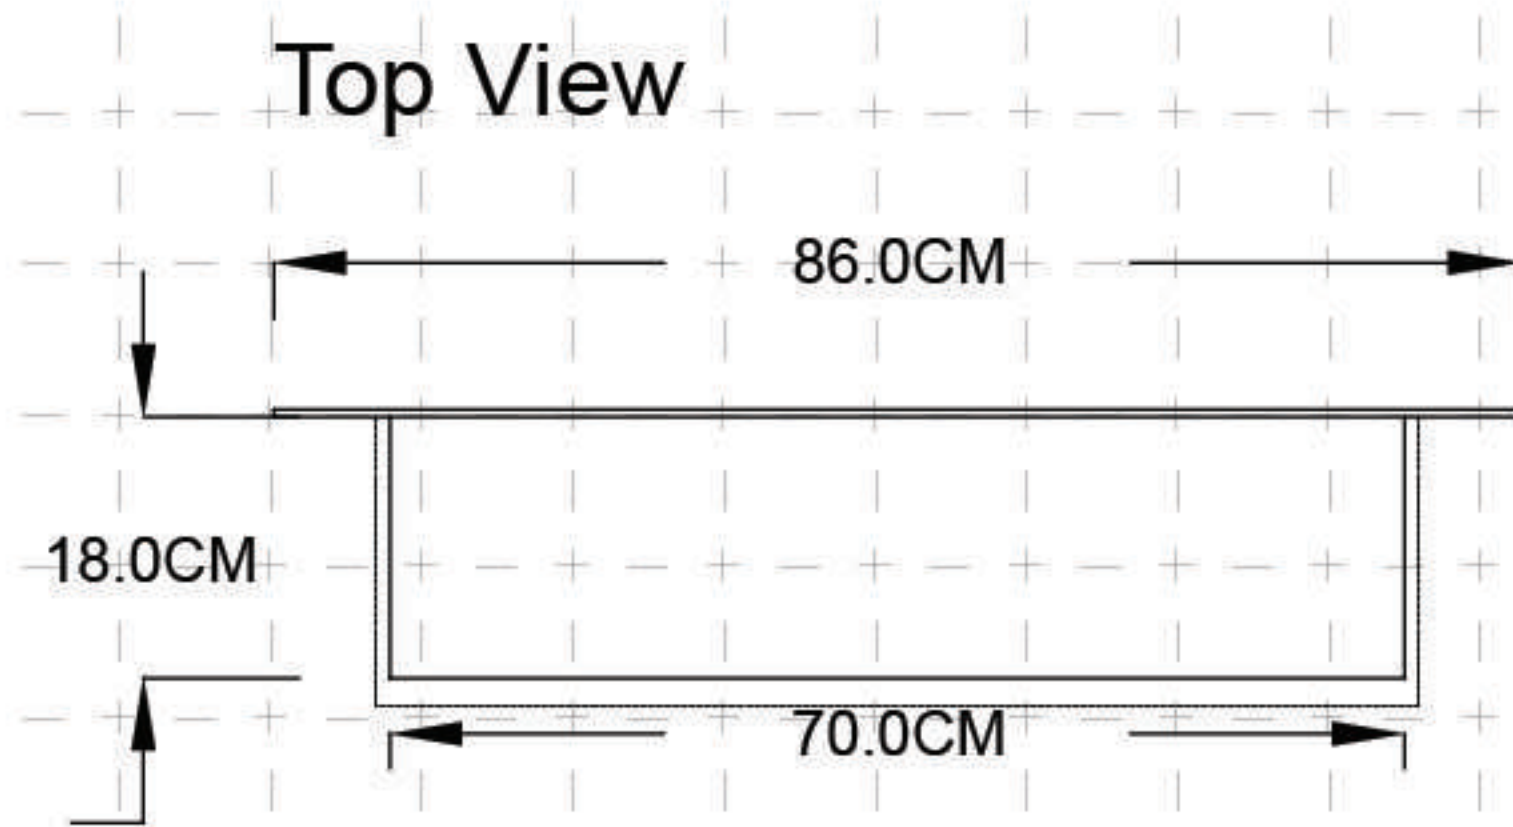

3 available lengths

C-Series

Electric fireplace

Power Supply	220 V
heating power	1100 W
Flue	not required
Finish	black powder coated steel
Materials	steel, glass
Application	For indoor and roofed outdoor usage

	Dimensions	Viewing area	Opening Size	Weight
C-Series 110	126x89x18 cm	108x80 cm	112x83x22+ cm	16 kg
C-Series 70	86x79x18 cm	68x70 cm	72x73x22+ cm	12 kg
C-Series 57	73x59x18 cm	55x50 cm	59x53x22+ cm	10 kg