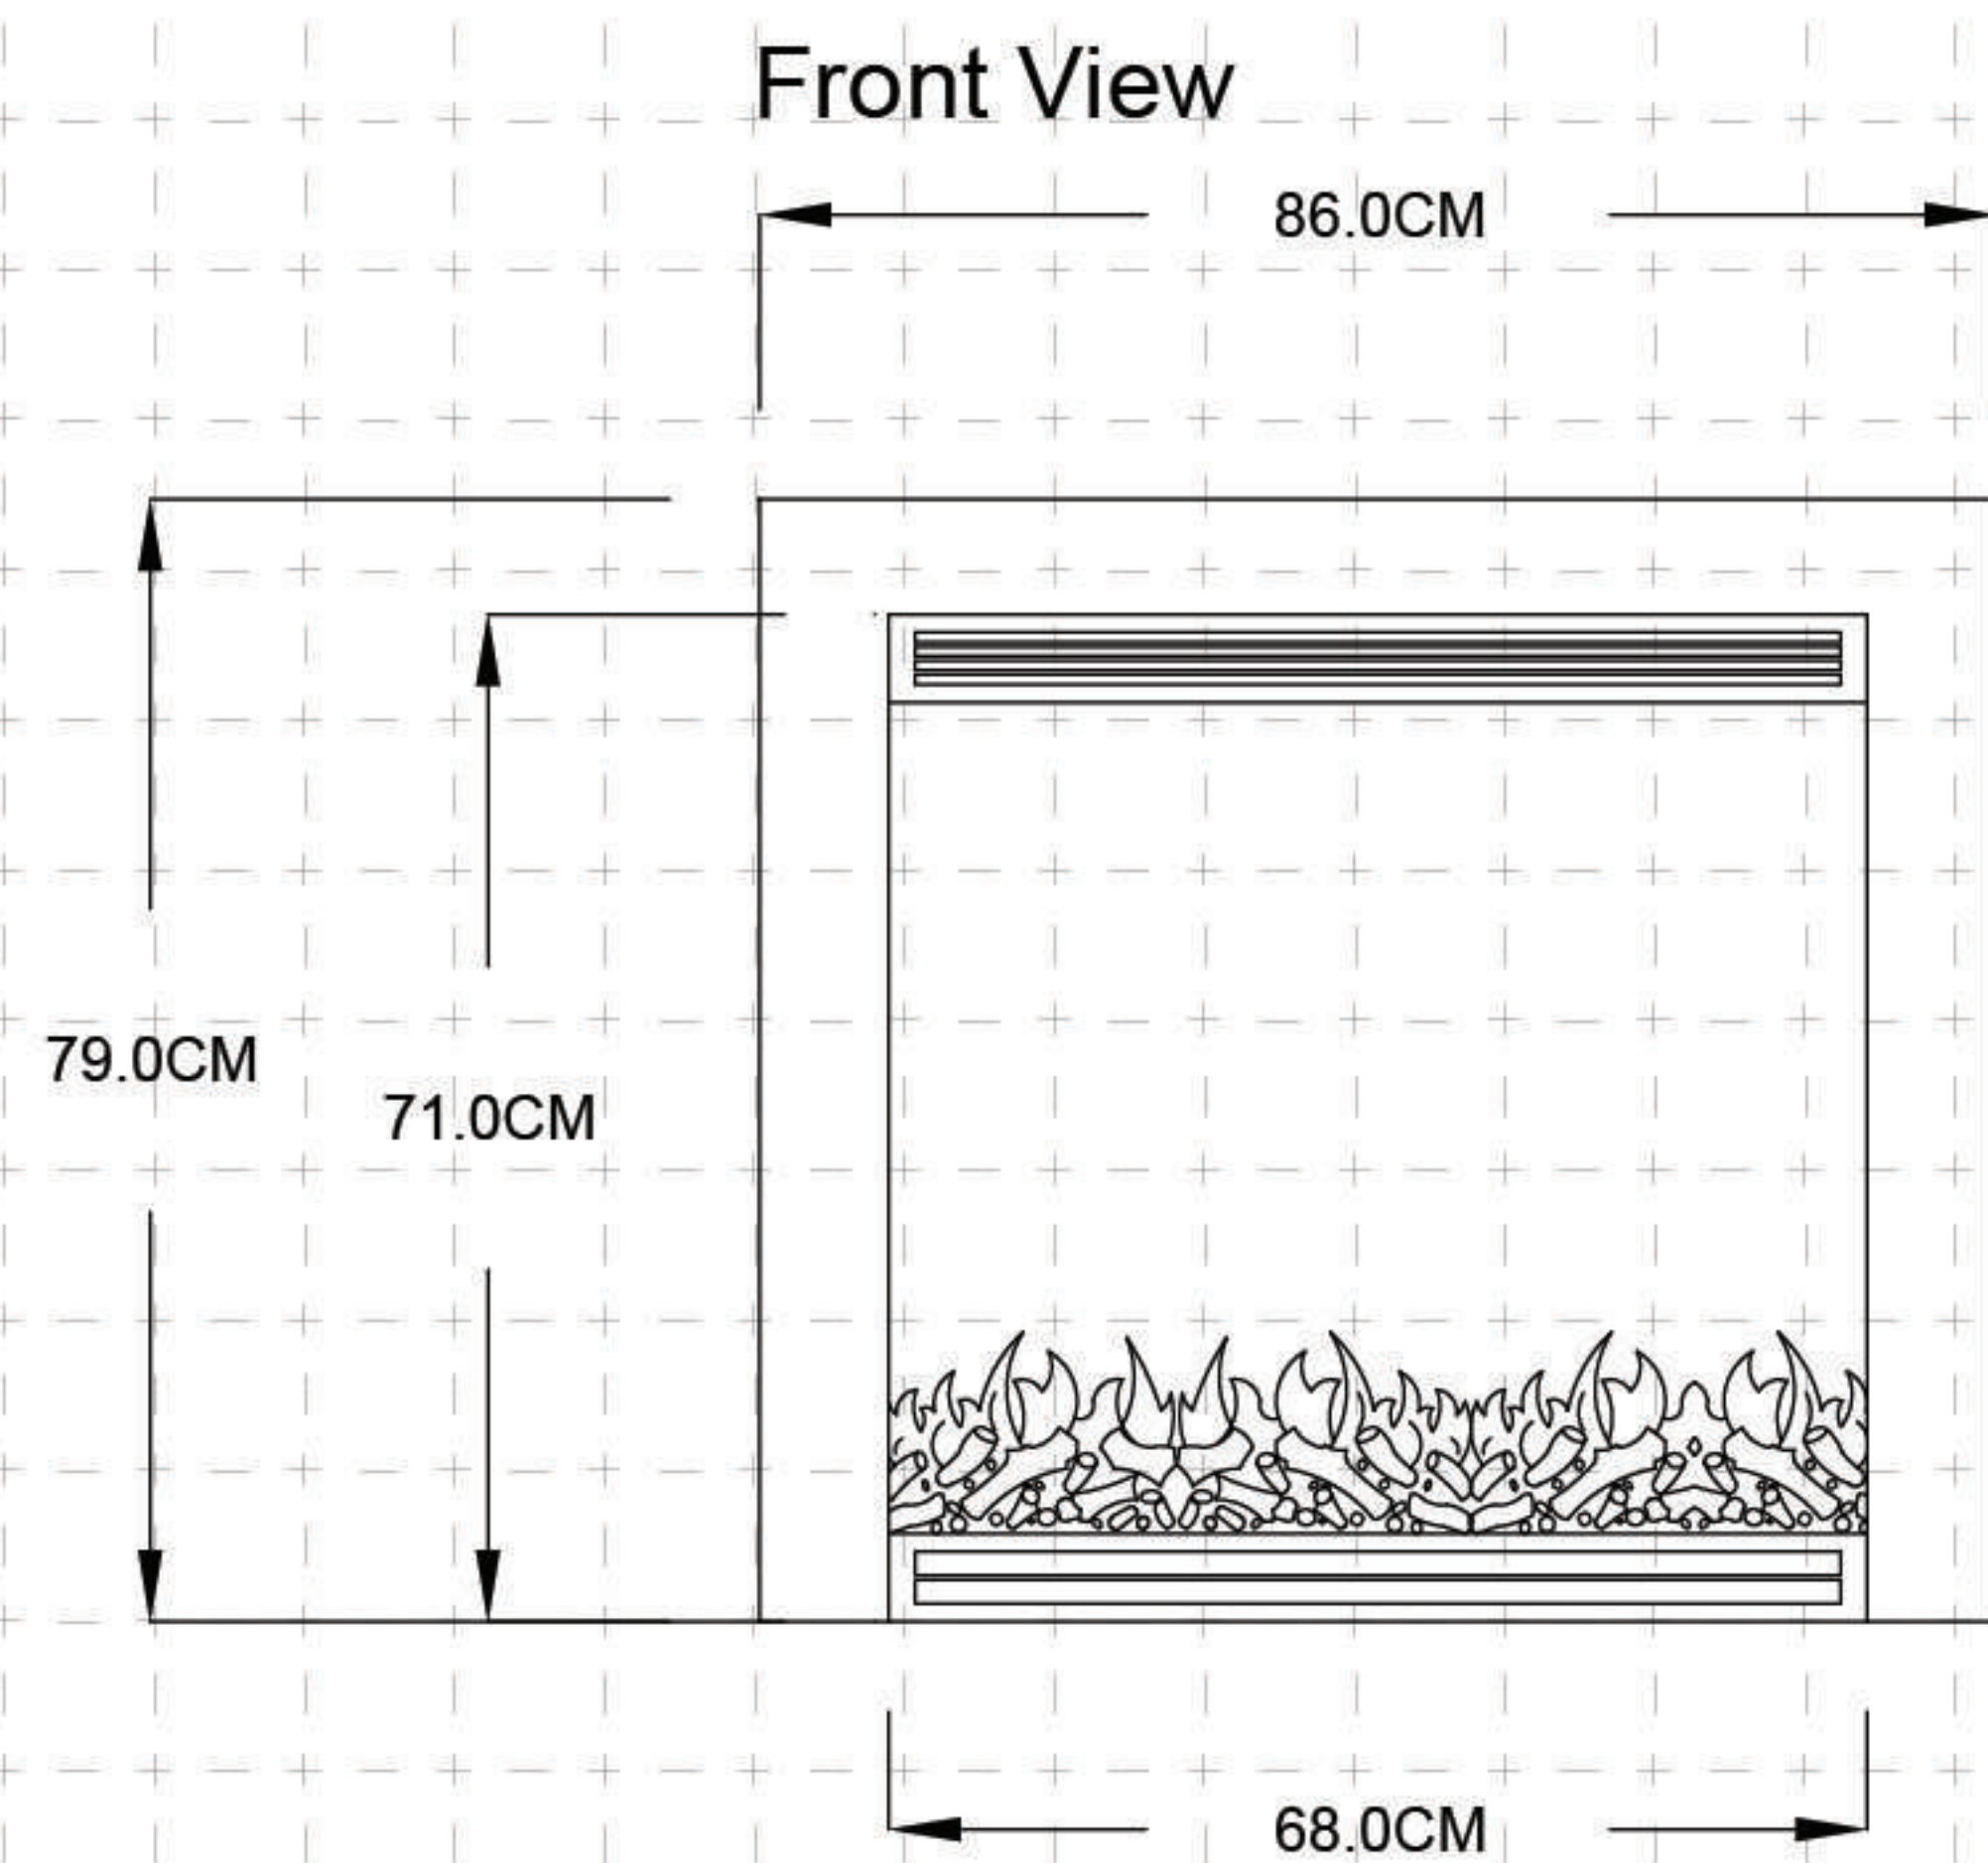

3 available lengths

C-Series

Electric fireplace

Power Supply	220 V
heating power	1100 W
Flue	not required
Finish	black powder coated steel
Materials	steel, glass
Application	For indoor and roofed outdoor usage

	Dimensions	Viewing area	Opening Size	Weight
C-Series 110	126x89x18 cm	108x80 cm	112x83x22+ cm	16 kg
C-Series 70	86x79x18 cm	68x70 cm	72x73x22+ cm	12 kg
C-Series 57	73x59x18 cm	55x50 cm	59x53x22+ cm	10 kg